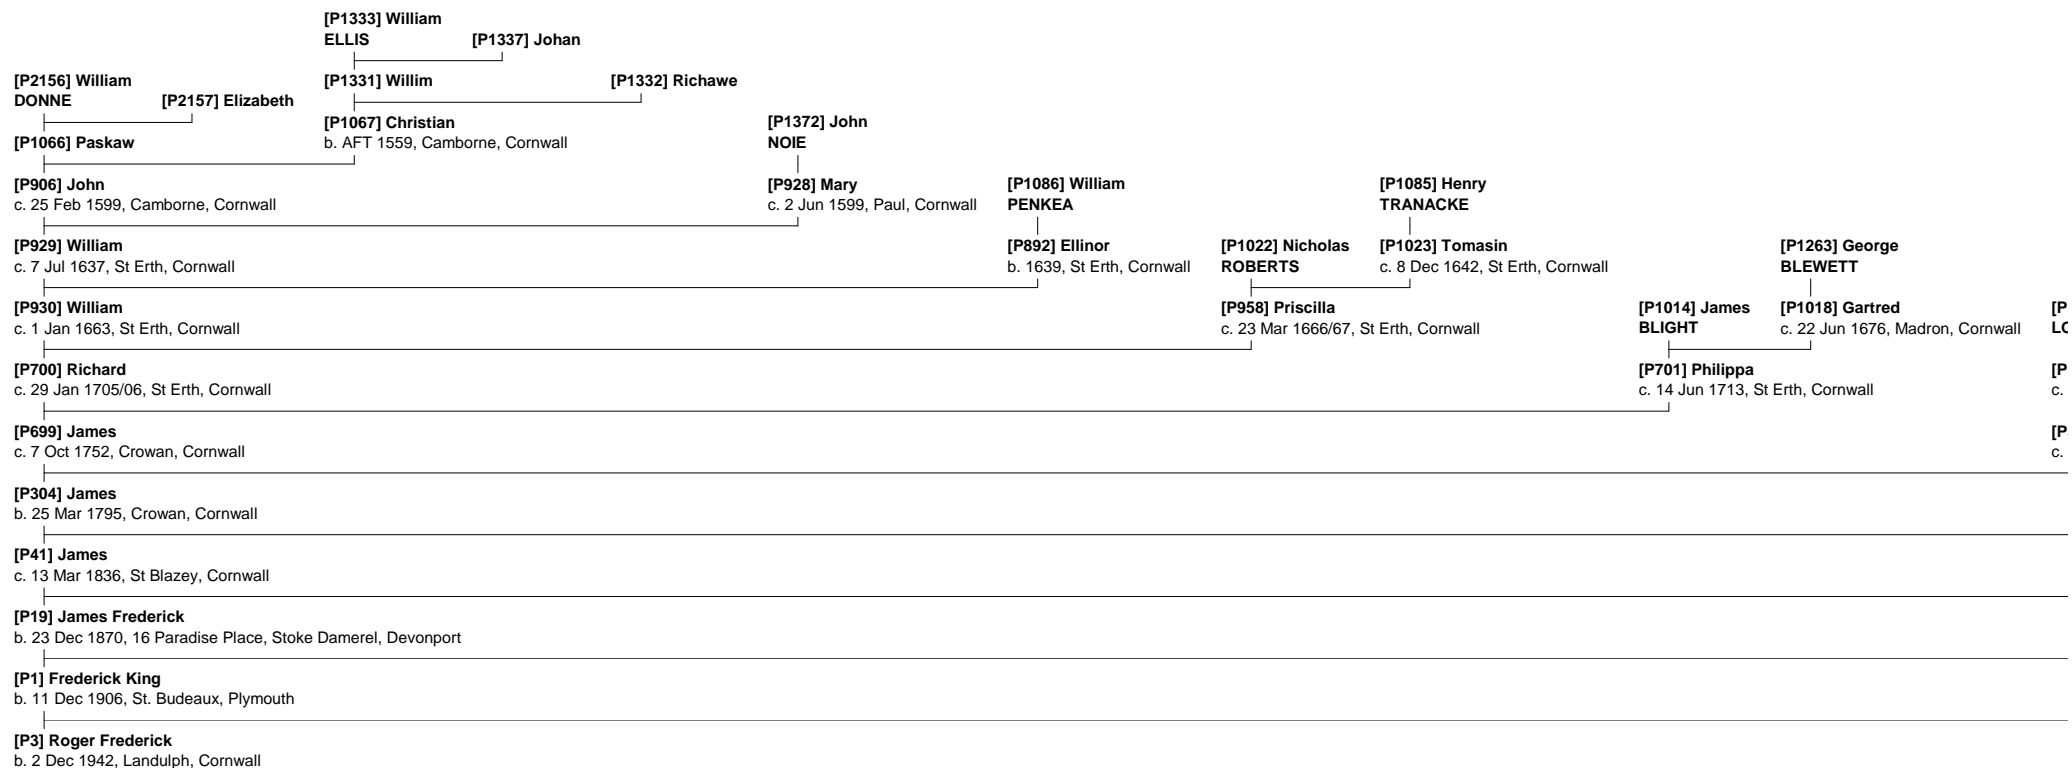

# Ancestors of [P3] Roger Frederick DONNE b. 2 Dec 1942, Landulph, Cornwall

Ioan

J, Cornwall **[P2332] Mary  
BENNETT**

id, Cornwall **[P854] Elizabeth  
CLIFT**

nwall **[P847] Mary  
SHEERS**  
b. ABT 1769, Menheniot, Cornwall