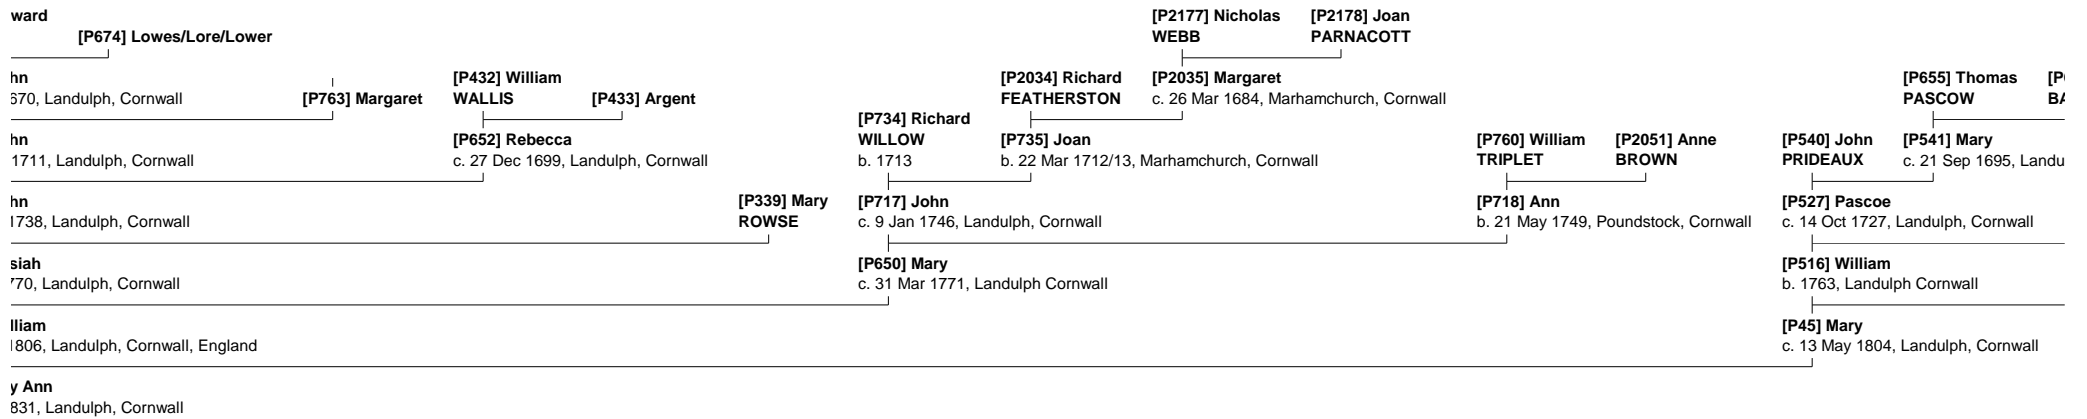

# Ancestors of [P3] Roger Frederick DONNE b. 2 Dec 1942, Landulph, Cornwall

Ioan

J, Cornwall **[P2332] Mary  
BENNETT**

id, Cornwall **[P854] Elizabeth  
CLIFT**

nwall **[P847] Mary  
SHEERS**  
b. ABT 1769, Menheniot, Cornwall

nwall