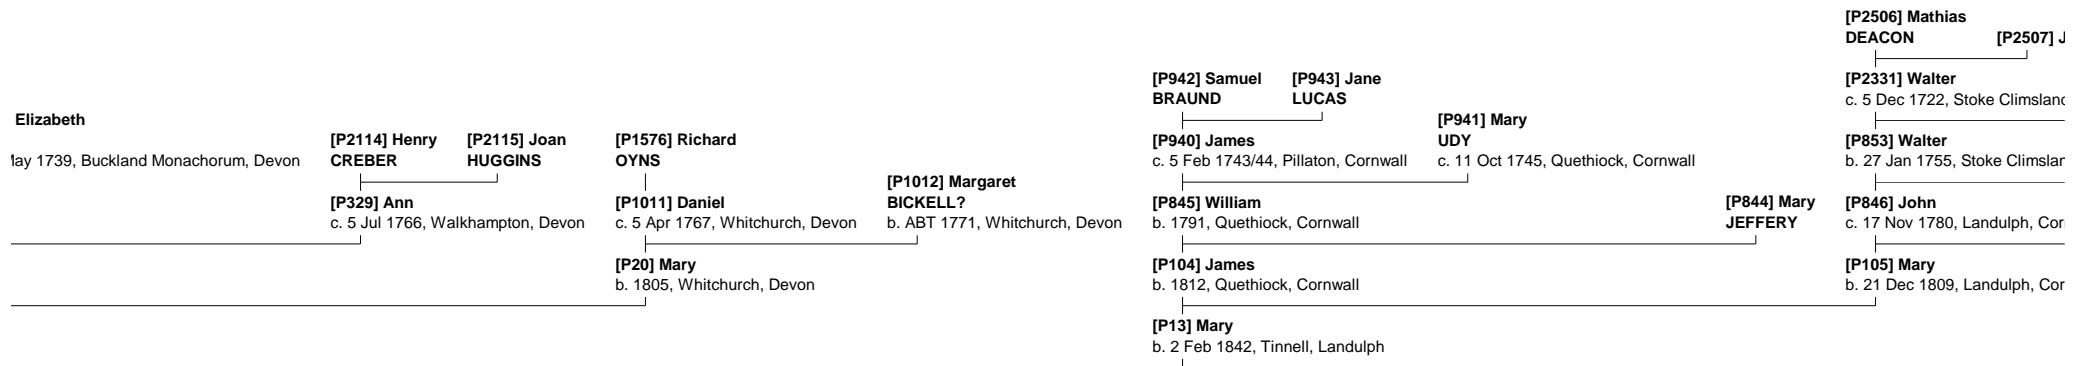

# Ancestors of [P3] Roger Frederick DONNE b. 2 Dec 1942, Landulph, Cornwall

Ioan

J, Cornwall **[P2332] Mary  
BENNETT**

id, Cornwall **[P854] Elizabeth  
CLIFT**

nwall **[P847] Mary  
SHEERS**  
b. ABT 1769, Menheniot, Cornwall

nwall