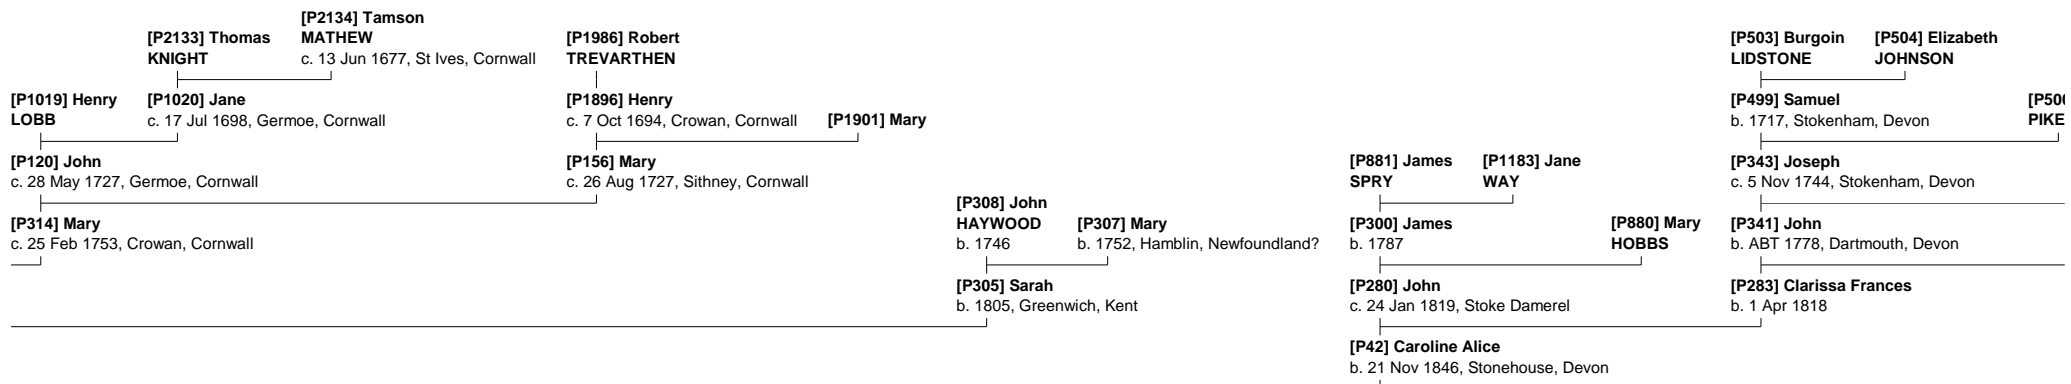

# Ancestors of [P3] Roger Frederick DONNE b. 2 Dec 1942, Landulph, Cornwall

Ioan

J, Cornwall **[P2332] Mary  
BENNETT**

id, Cornwall **[P854] Elizabeth  
CLIFT**

nwall **[P847] Mary  
SHEERS**  
b. ABT 1769, Menheniot, Cornwall

nwall